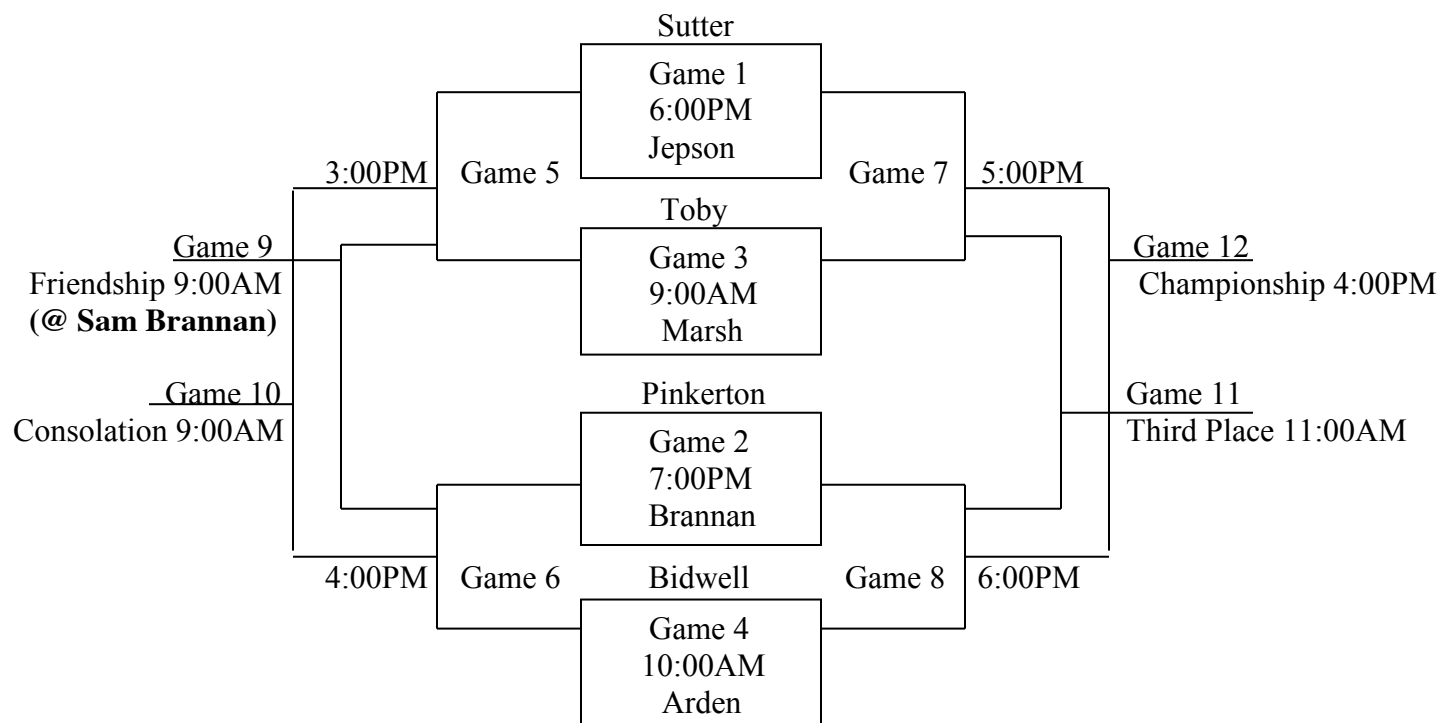

# 8TH GRADE GIRLS 2017 SUTTER MINERS CHRISTMAS CLASSIC

## Friday, December 8, 2017

<u>Game</u>	<u>Time</u>	<u>Teams</u>	<u>Location</u>
1	6:00PM	Sutter vs. Jepson	Sutter Middle
2	7:00PM	Pinkerton vs. Brannan	Sutter Middle

**\*Team on top of bracket is home team – Wears White**